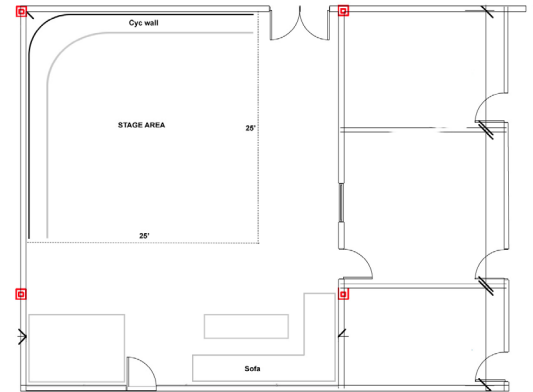

- 625 sq. ft., two-wall cyclorama stage (25 x 25 ft., 16 ft. high)
- Full studio size is 1,300 sq. ft.
- Extensive inventory of lighting and grip equipment
- 17 ft. high truss for lighting
- 100 Amp three phase and 16-20 Amp Edison
- Flexible use spaces: hair/makeup, wardrobe, green room, production offices, etc.
- Complimentary wifi
- Kitchen
- Loading area
- Ample free parking
- Craft service support
- Experienced studio manager
- Convenient to highways I-93 and I-495
- 30 minutes from Boston